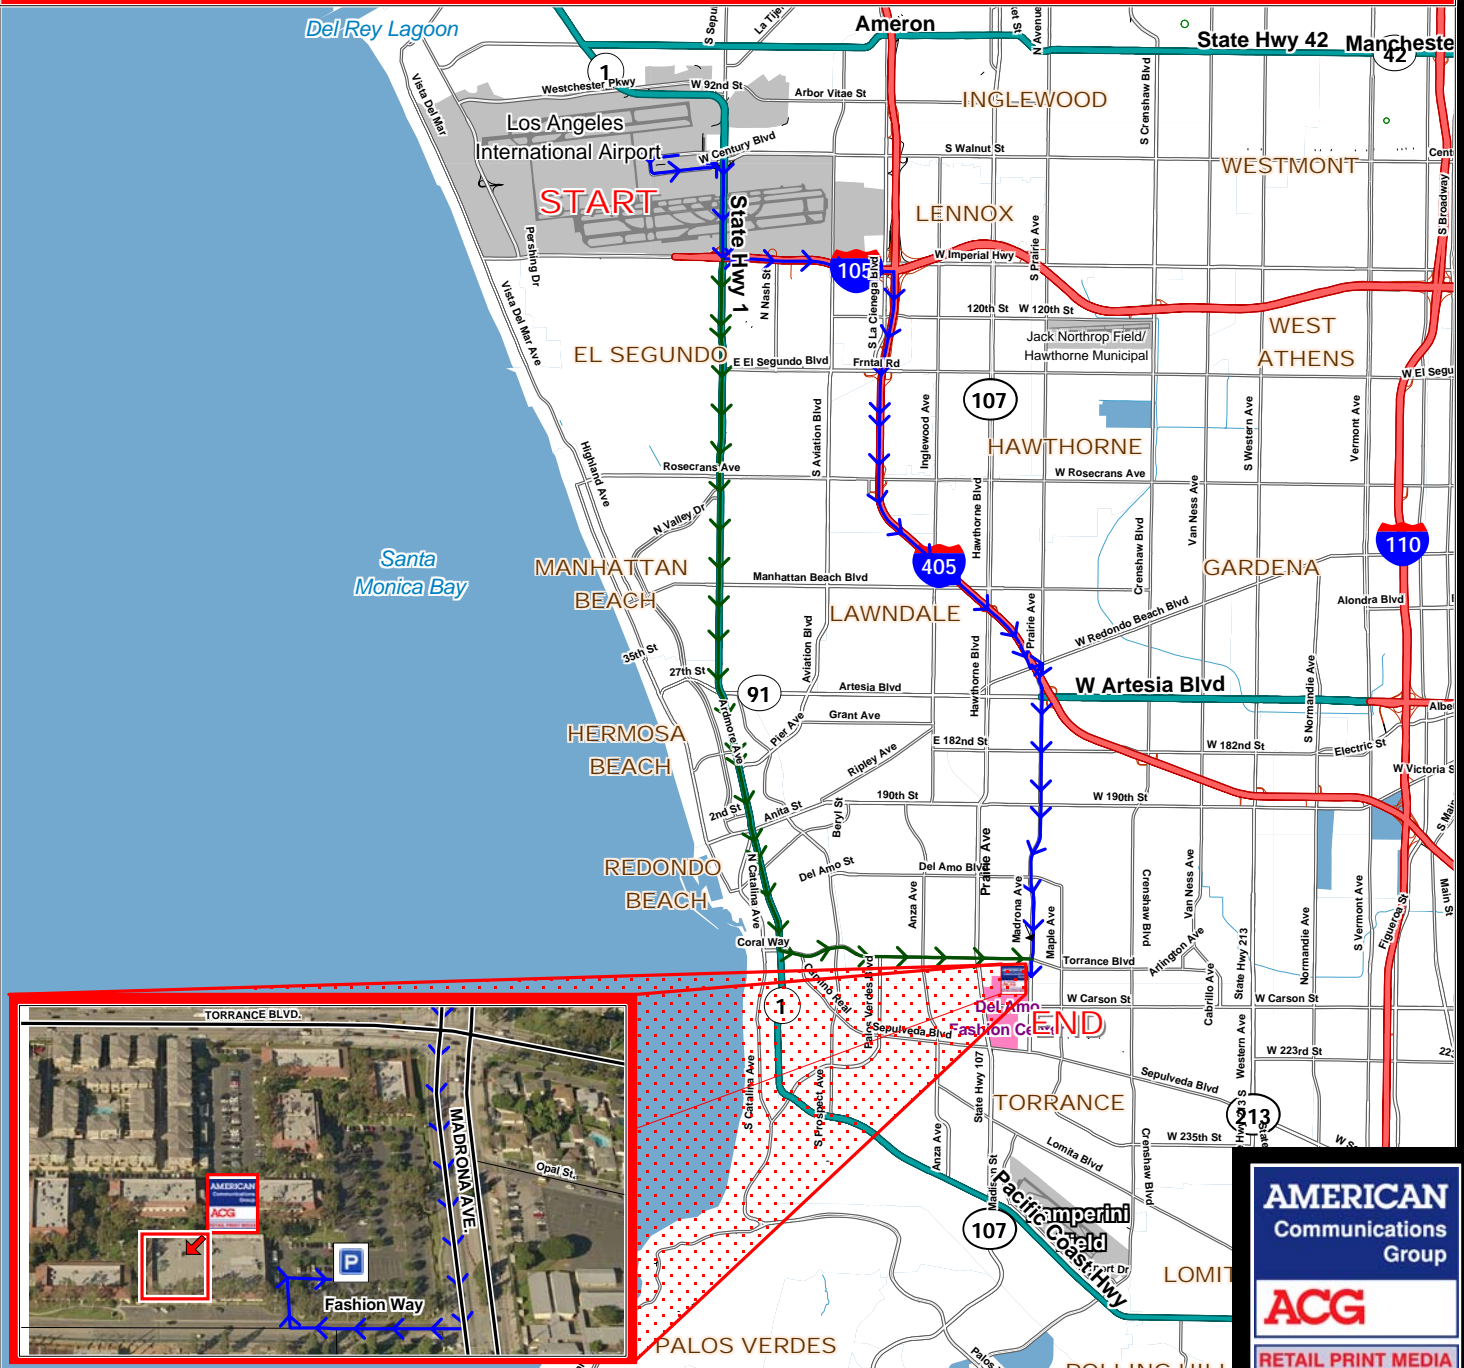

DIRECTIONS FROM LAX TO

AMERICAN COMMUNICATIONS GROUP NEW OFFICE LOCATION

21311 MADRONA AVE. STE. 101, TORRANCE, CA 90503 (310) 530-4100

(Access from Fashion Way)

Freeway Directions:

- 1) Take CA-1 S Exit to S Sepulveda Blvd.
- 2) After 0.72 miles, Take I-105 East
- 3) After 1.35 miles, Take I-405 South
- 4) After 4.40 miles, Exit Redondo Beach Blvd. and Make a Left.
- 5) After 0.35 miles, Turn Right @ Prairie Ave.
- 6) After 2 miles, Prairie Ave Changes to Madrona Ave.
- 7) Continue South on Madrona Ave for 0.89 miles.
- 8) Turn Right at Fashion Way. ACG office is located on the Right Side of the Street. See Aerial Inset for Parking Location.

Street Directions:

- 1) Take CA-1 S Exit to S Sepulveda Blvd.
- 2) S Sepulveda Blvd. Changes to Pacific Coast Hwy
- 3) After 7.25 miles, Make a Left @ Torrance Blvd.
- 4) After 2.34 miles, Make a Right @ Madrona Ave.
- 5) After 0.16 miles, Turn Right @ Fashion Way
- 6) ACG office is located on the Right side of the street.
- 7) See Aerial map inset for exact Parking location.